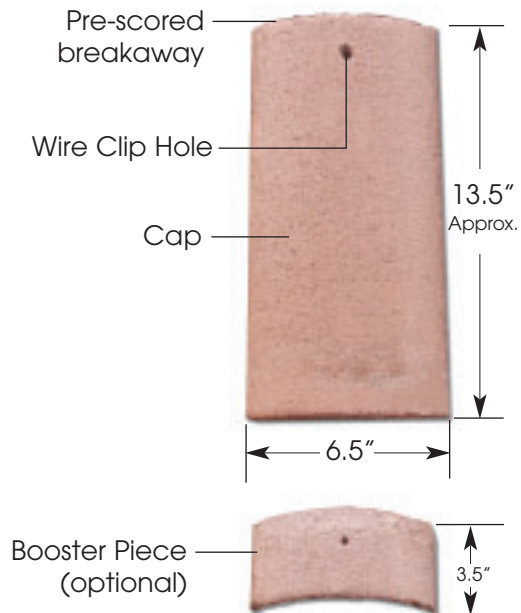

Boosted Capistrano

Specifications

Packaging

Squares/Pallet 3.37
Pieces/Pallet 300

Weight

Approximate Weight Installed with Capistrano Tile

10% Application • 993 lbs
20% Application • 1036 lbs
30% Application • 1079 lbs

Each Boosted Capistrano cap weighs approximately 4.8 lbs.

Wire Clips (100/Bag)*

Stainless Steel
Part No: 6966

Bronze
Part No: 6960

*Stainless Steel or Bronze Wire Clips are provided with each pallet of Boosted Capistrano. Please make your selection when ordering. Additional Wire Clips can be ordered through the part numbers on the left.

*Front Cover Photo:
Field Tile: 3604, Carlsbad Blend
Boost: 9604, Carlsbad Blend*

EAGLE ROOFING PRODUCTS

Design Centers, Manufacturing and Stocking Yards

Southern Florida Design Center
3100 NW Boca Raton Blvd.
Suite 401
Boca Raton, FL 33431
Phone 561 347 8180
Fax 561 347 8181

Northern Florida Design Center
402 Northlake Blvd.
Suite 1028
Altamonte Springs, FL 32701
Phone 407 691 7100
Fax 407 691 5117

Florida Manufacturing
1575 E. C R 470
Sumterville, FL 33585
Phone 877 300 3245
Fax 877 300 3248

South Florida Stocking Yard
1801 SW 42nd Way
Deerfield Beach, FL 33442
Phone 352 250 5379