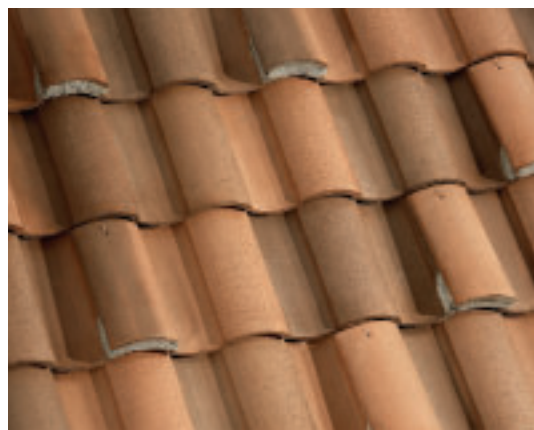

Boosted Capistrano

Custom Blend Options

The authentic look of a mortar-boosted clay roof

Eagle Roofing Products is pleased to introduce Boosted Capistrano. Through innovative manufacturing techniques, Eagle has created a product that closely emulates the look of a mortar-boosted clay roof.

Available in colors that duplicate the rustic tones of natural clay, Boosted Capistrano is the perfect choice for achieving an authentic look without the premium of a clay roof. Builders, Architects, Roofers and Homeowners that are looking for the classic look of a mission style roof will realize their vision with Boosted Capistrano.

Beyond beauty, a Boosted Capistrano tile roof provides durability that is backed by Eagle's Lifetime Warranty.

Ask your Roofer or Architect about additional application styles and techniques.

10% application

20% application

30% application