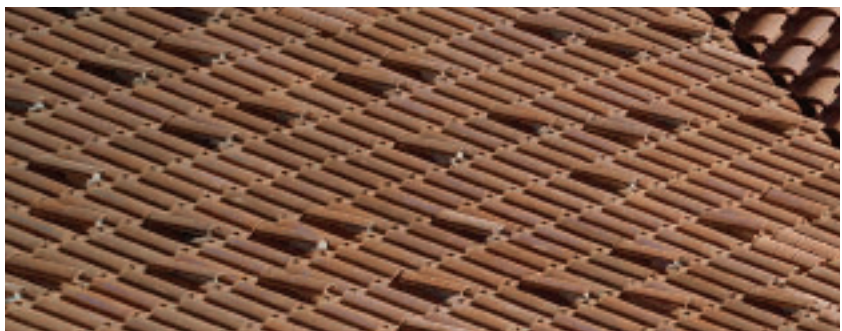

Boosted Capistrano | Boosted Product No: 9645
Field Product No: 3645
Name: Sunrise Blend
Description: Terracotta, Brown Blend

Notice: To ensure your satisfaction with your tile choice, we request that you obtain an actual tile sample or samples from your roofing contractor